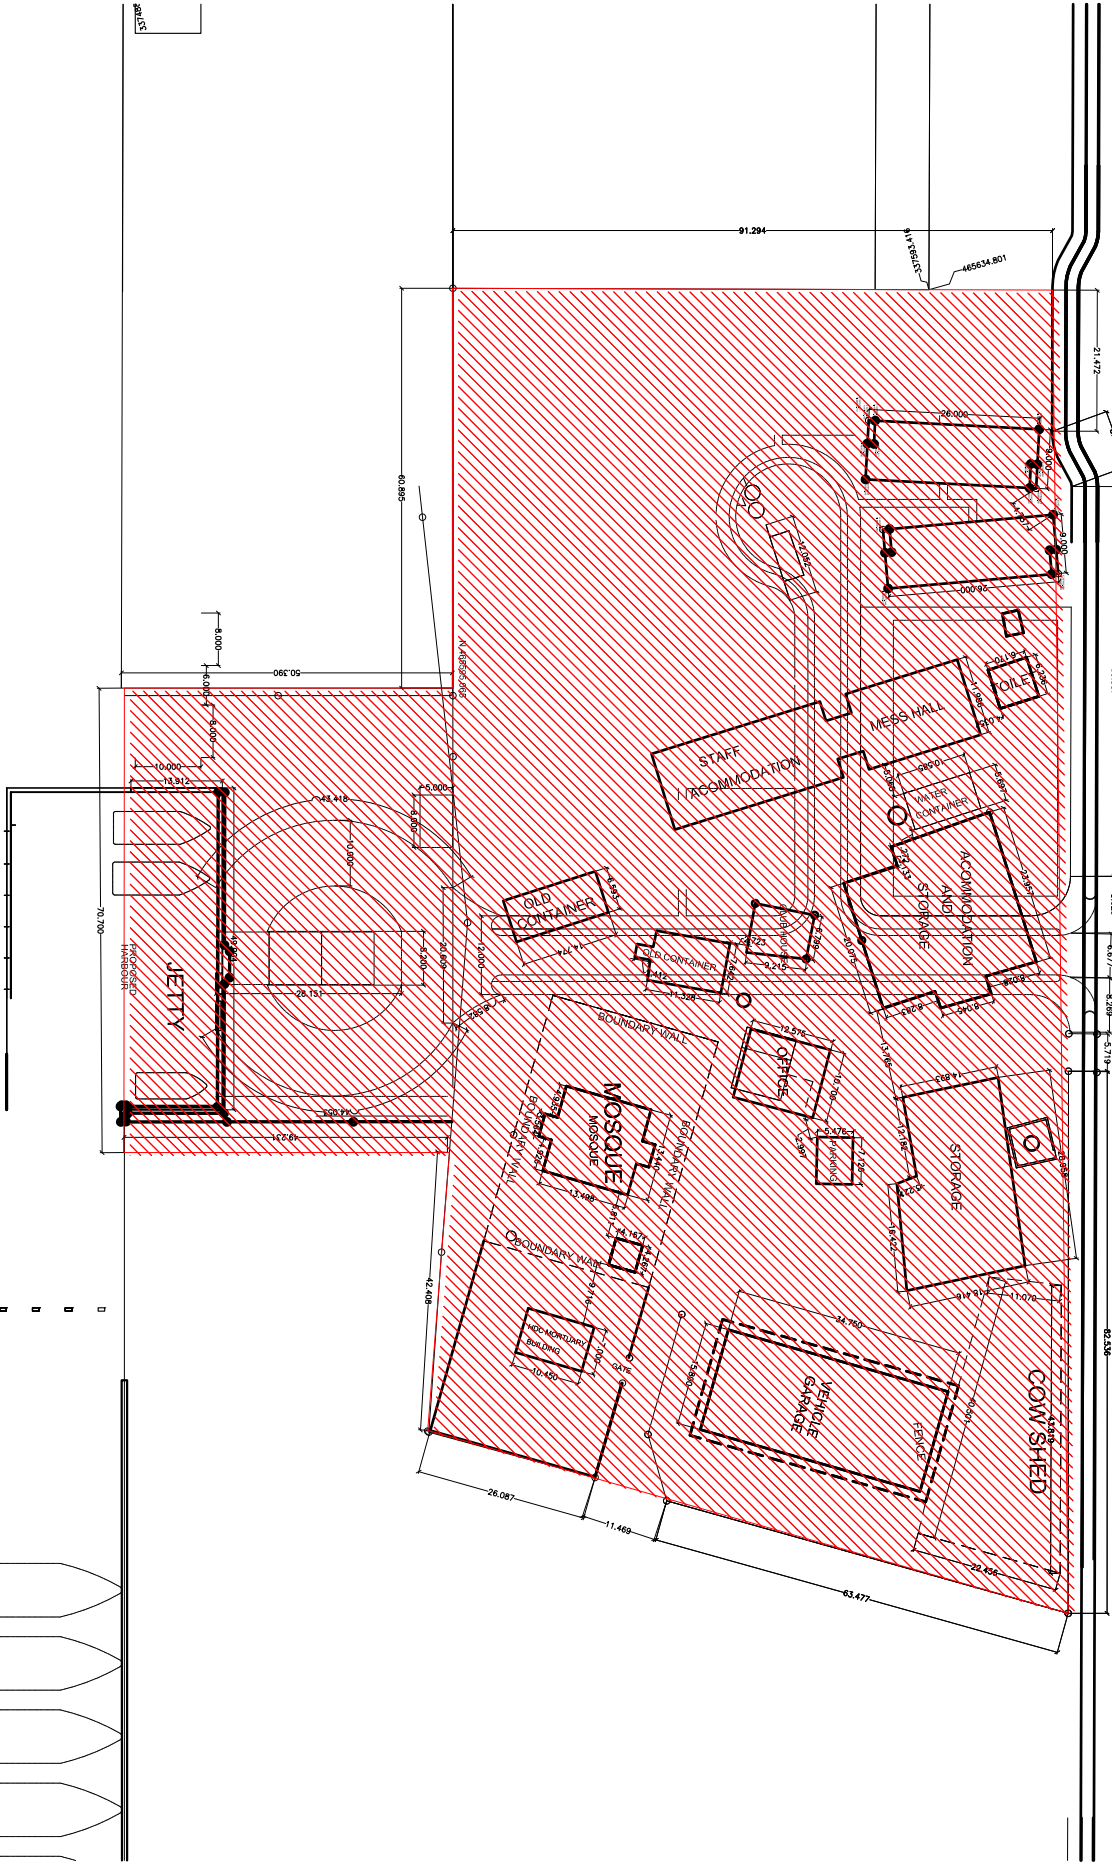

MIDHILL MAGU

MSO - SITE PLAN

Scale: 1:175

Drawn by: Nadawa

Checked by: Anon

Date: 15th May 2015

Remarks: